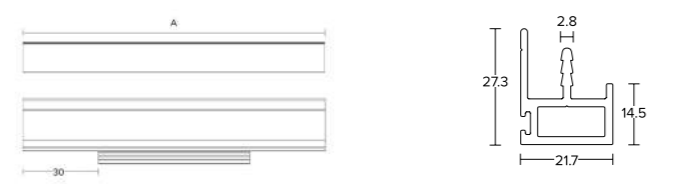

ΒΕΡΓΑ | ROD

A

3000 mm

▼

BLM | AL | RAL