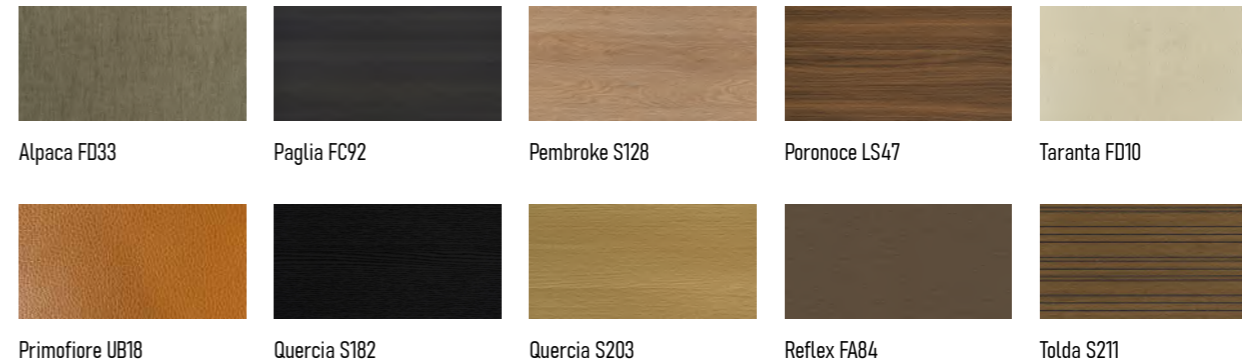

Natural Anodize C1

Matt Champagne C31

Bronze C32

Matt Olive C33

Matt Brown C34

Black C35

Inox Light C56

Inox Dark C57

Fume Satin G06

Fume Reflect G07

Bronze Clear G08

Bronze Satin G09

Bronze Reflect G10

Ξύλινες επιφάνειες και μονάδες συρταριών
Wooden surfaces and drawer unit

Alpaca FD33

Paglia FC92