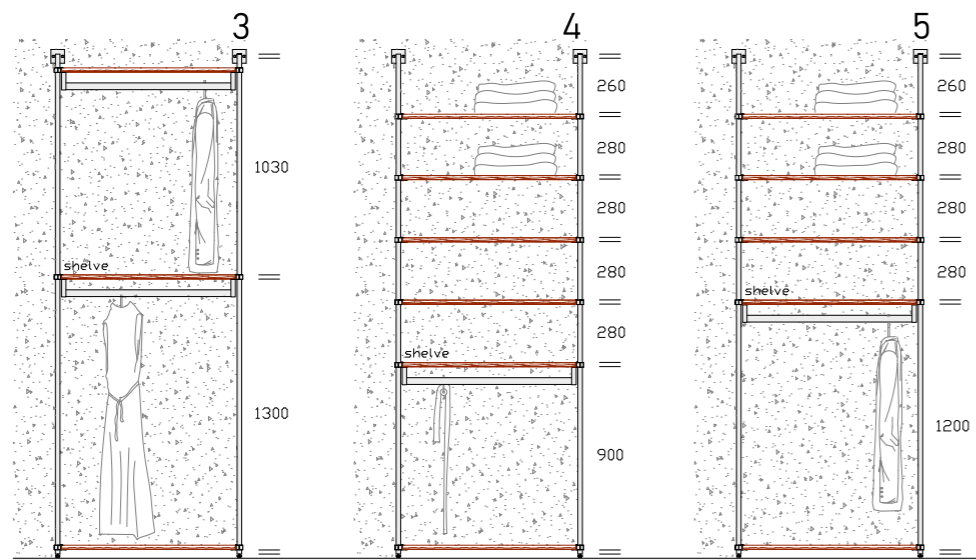

Interior

Organization