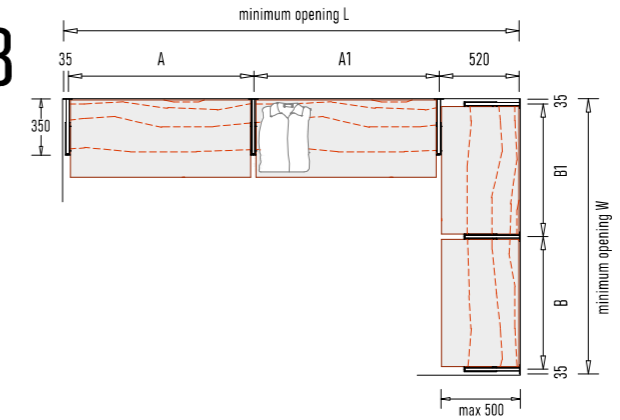

Technical description

Upright placement

Linear composition A

Shelf length calculation of the A
 $A = \text{minimum opening } L - A1 - A2 - 70\text{mm}$

Corner composition B

Shelf length calculation of the A
 $A = \text{minimum opening } L - A1 - 555\text{mm}$

Shelf length calculation of the B
 $B = \text{minimum opening } W - B1 - 70\text{mm}$

C-shaped composition C

Shelf length calculation of the A
 $A = \text{minimum opening } L - 770 - 770\text{mm}$

Shelf length calculation of the B
 $B = \text{minimum opening } W - 35 - 770\text{mm}$