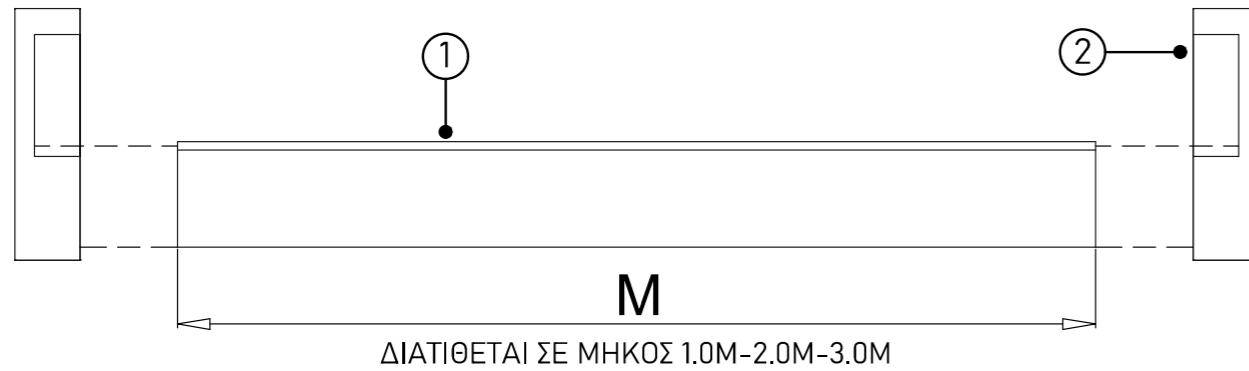

Σύστημα Κρέμασης Ρούχων