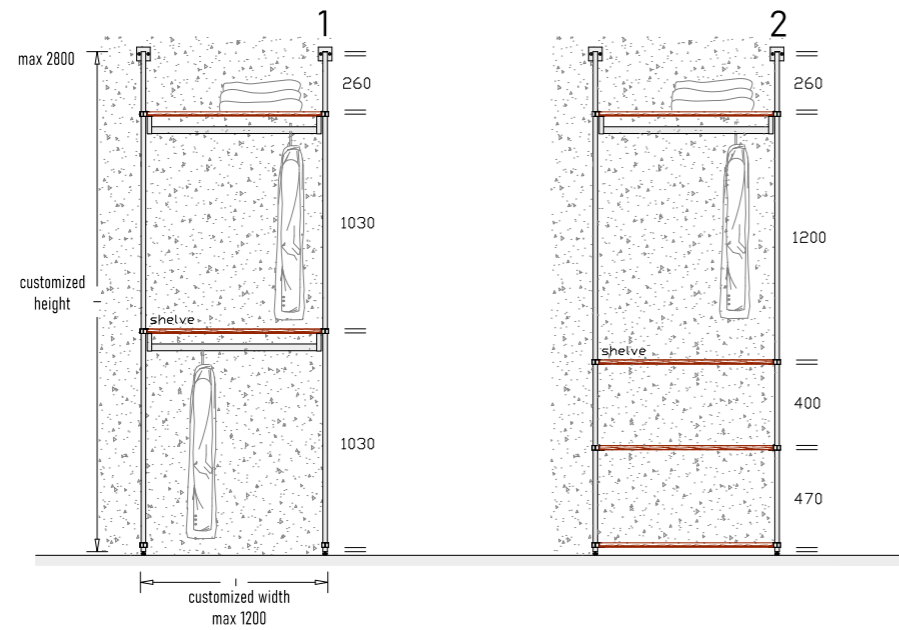

Interior

Organization