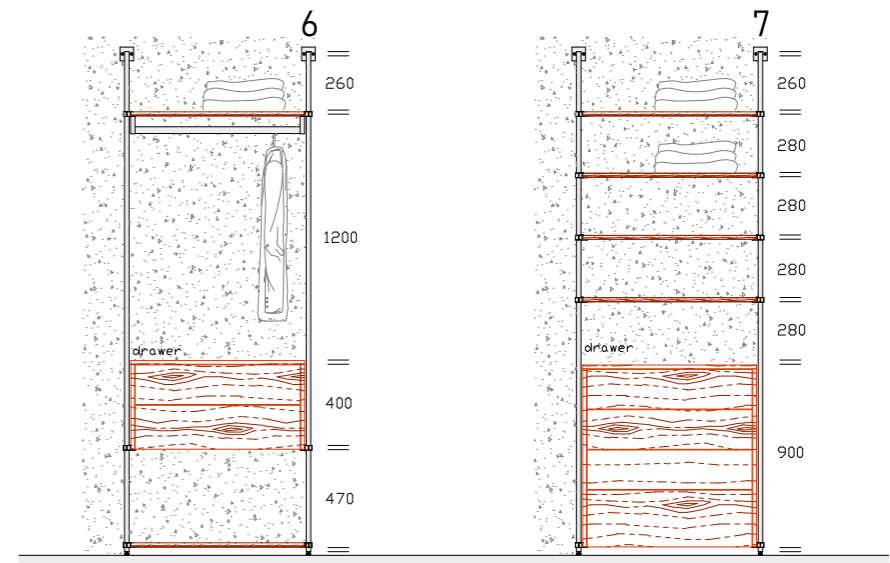

Interior

Organization