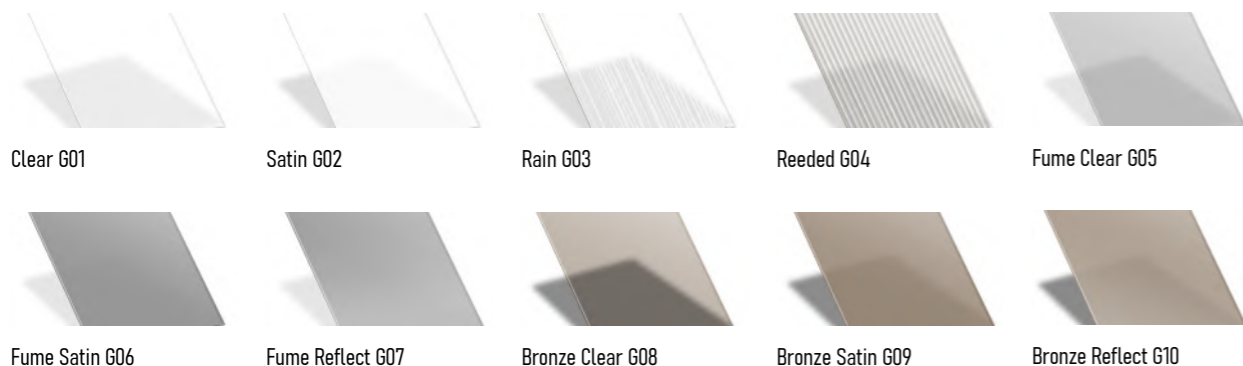

Clear G01

Satin G02

Rain G03

Reeded G04

Fume Clear G05

Fume Satin G06

Fume Reflect G07

Bronze Clear G08

Bronze Satin G09

Bronze Reflect G10

Ξύλινες επιφάνειες και μονάδες συρταριών
Wooden surfaces and drawer unit